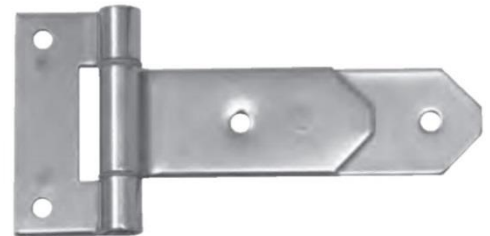

Material

- Stainless steel 304, polished

Part No.
6521-SSP

Dimensions in inches

We are Eberhard's exclusive distributor