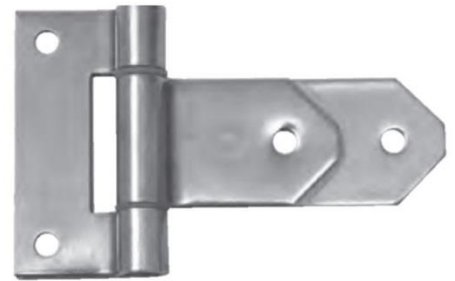

## 6511 Stainless Steel Strap Hinge

### Features

- Stainless steel hinge with 3 1/2" long strap

### Material

- Stainless steel 304, polished

<b>Part No.</b>
6511-SSP

### Features

- Stainless steel hinge with 5" long strap