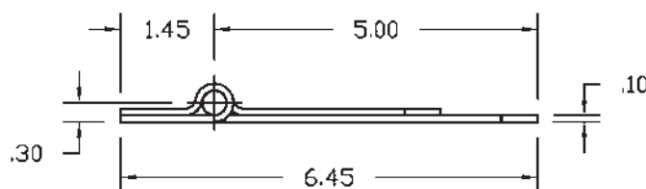

### Material

- Stainless steel 304, polished

<b>Part No.</b>
6521-SSP

Dimensions in inches

We are Eberhard's exclusive distributor