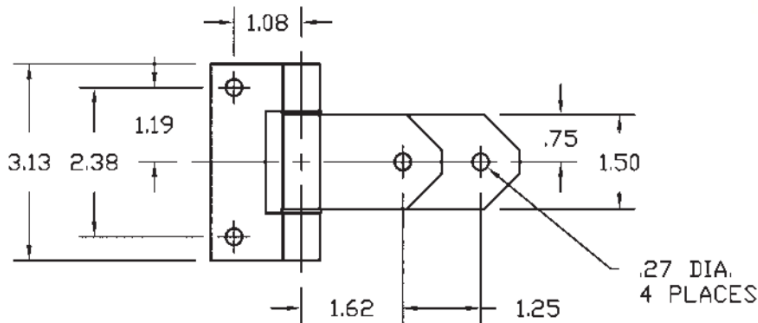

6511 Stainless Steel Strap Hinge

Features

- Stainless steel hinge with 3 1/2" long strap

Material

- Stainless steel 304, polished

Part No.
6511-SSP

6521 Stainless Steel Strap Hinge

Features

- Stainless steel hinge with 5" long strap