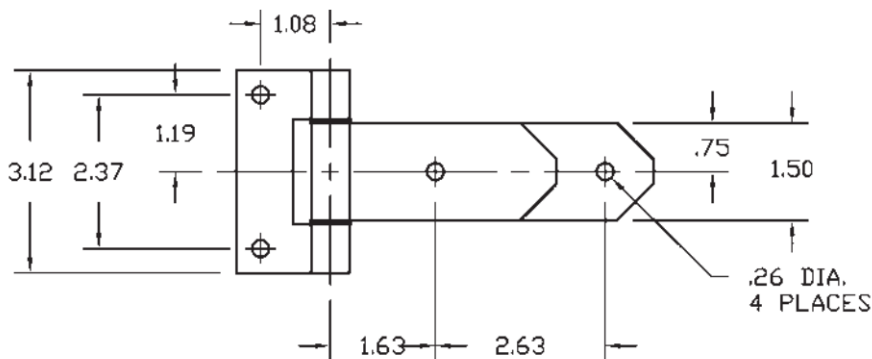

### Material

- Stainless steel 304, polished

<b>Part No.</b>
6521-SSP

Dimensions in inches

We are Eberhard's exclusive distributor